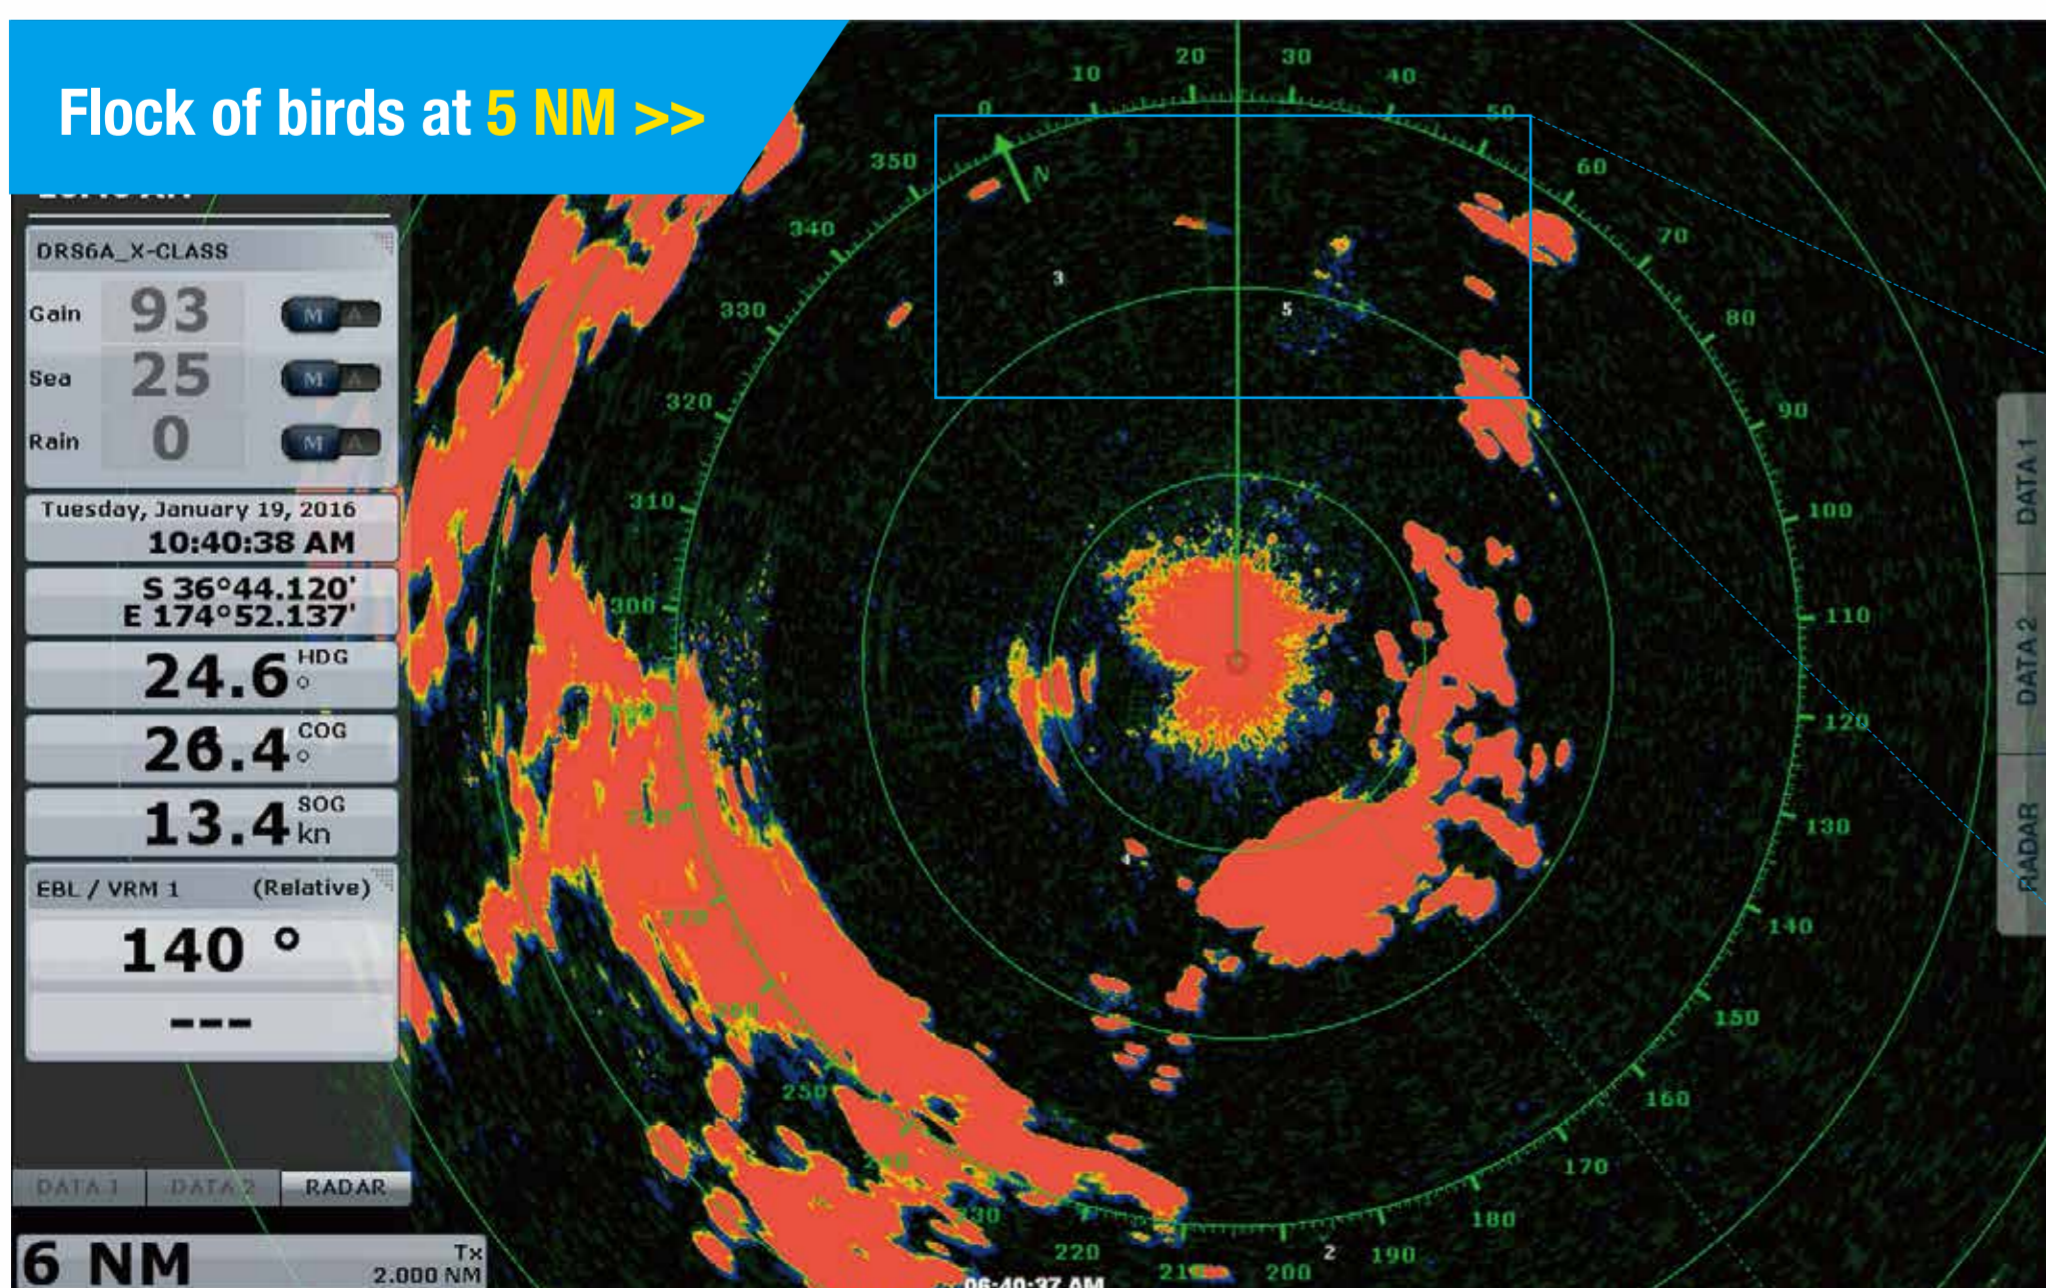

# A whole new class of Radar!

Pushing the boundaries of what is possible with conventional Radar technology, the DRS6A X-Class marks yet another leap forward for FURUNO. Enhanced in almost every aspect, the DRS6A X-Class Radar features improved short range detection, as well as an impressive long range detection. Utilizing technology previously only available on rugged commercial-grade radars, the DRS6A X-Class offers stunning performance and reliability. For the fisherman, the new "Bird Mode" on NavNet TZtouch/TZtouch2 gives you incredible bird detection performance.

**Spot flocks of birds far away, incredible performance without compromise**

**NEW**

RADAR SENSOR

MODEL **DRS6A X-CLASS**

Compatible with NavNet TZtouch/TZtouch2

Bird echoes at 5 NM, the echoes can be distinctly separated from the nearby vessel in motion. The vessel shows a straight and clear echo trail, unlike the bird echoes that are identifiable by their random motion.