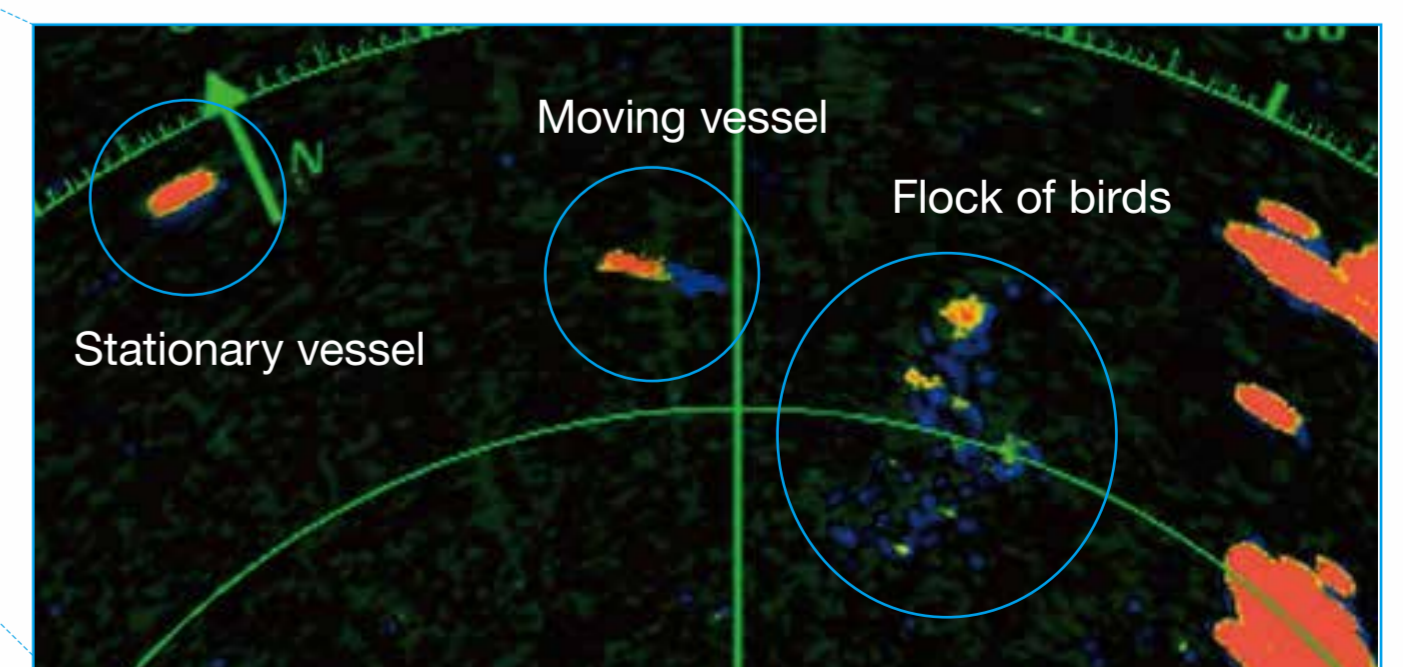

# A whole new class of Radar!

Pushing the boundaries of what is possible with conventional Radar technology, the DRS6A X-Class marks yet another leap forward for FURUNO. Enhanced in almost every aspect, the DRS6A X-Class Radar features improved short range detection, as well as an impressive long range detection. Utilizing technology previously only available on rugged commercial-grade radars, the DRS6A X-Class offers stunning performance and reliability. For the fisherman, the new "Bird Mode" on NavNet TZtouch/TZtouch2 gives you incredible bird detection performance.

**Spot flocks of birds far away, incredible performance without compromise**

**NEW**

RADAR SENSOR

MODEL **DRS6A X-CLASS**

Compatible with NavNet TZtouch/TZtouch2

Bird echoes at 5 NM, the echoes can be distinctly separated from the nearby vessel in motion. The vessel shows a straight and clear echo trail, unlike the bird echoes that are identifiable by their random motion.